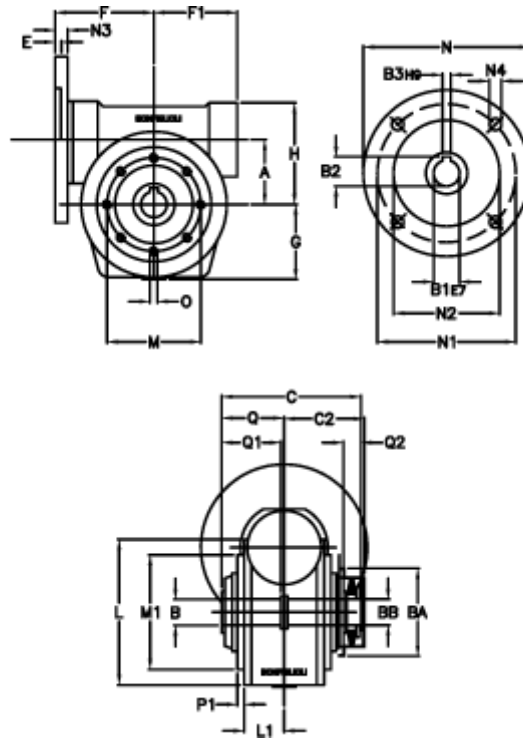

Article number: 390204403572216

Description: Worm Gear with Torque Limiter
VF 44-L1-P-35-P63B5

Measures

a = 44.60	C2 = 48	L1 = 35.0	O = M6x8
B = 18	Description = VF 44P-xx-63B5	m = 65	P1 = 2.0
B1 E7 = 11	E = 2.0	M1 = 50	Q = 32.0
B2 = 12.8	F = 65	N = 140	Q1 = 32
B3 H9 = 4	F1 = 54	N1 = 115	Q2 = 12
BA = 40	g = 51	N2 = 95	
BB H7 = 11	H = 71.0	N3 = 10.5	
C = 79	L = 80.0	N4 = 9,5	